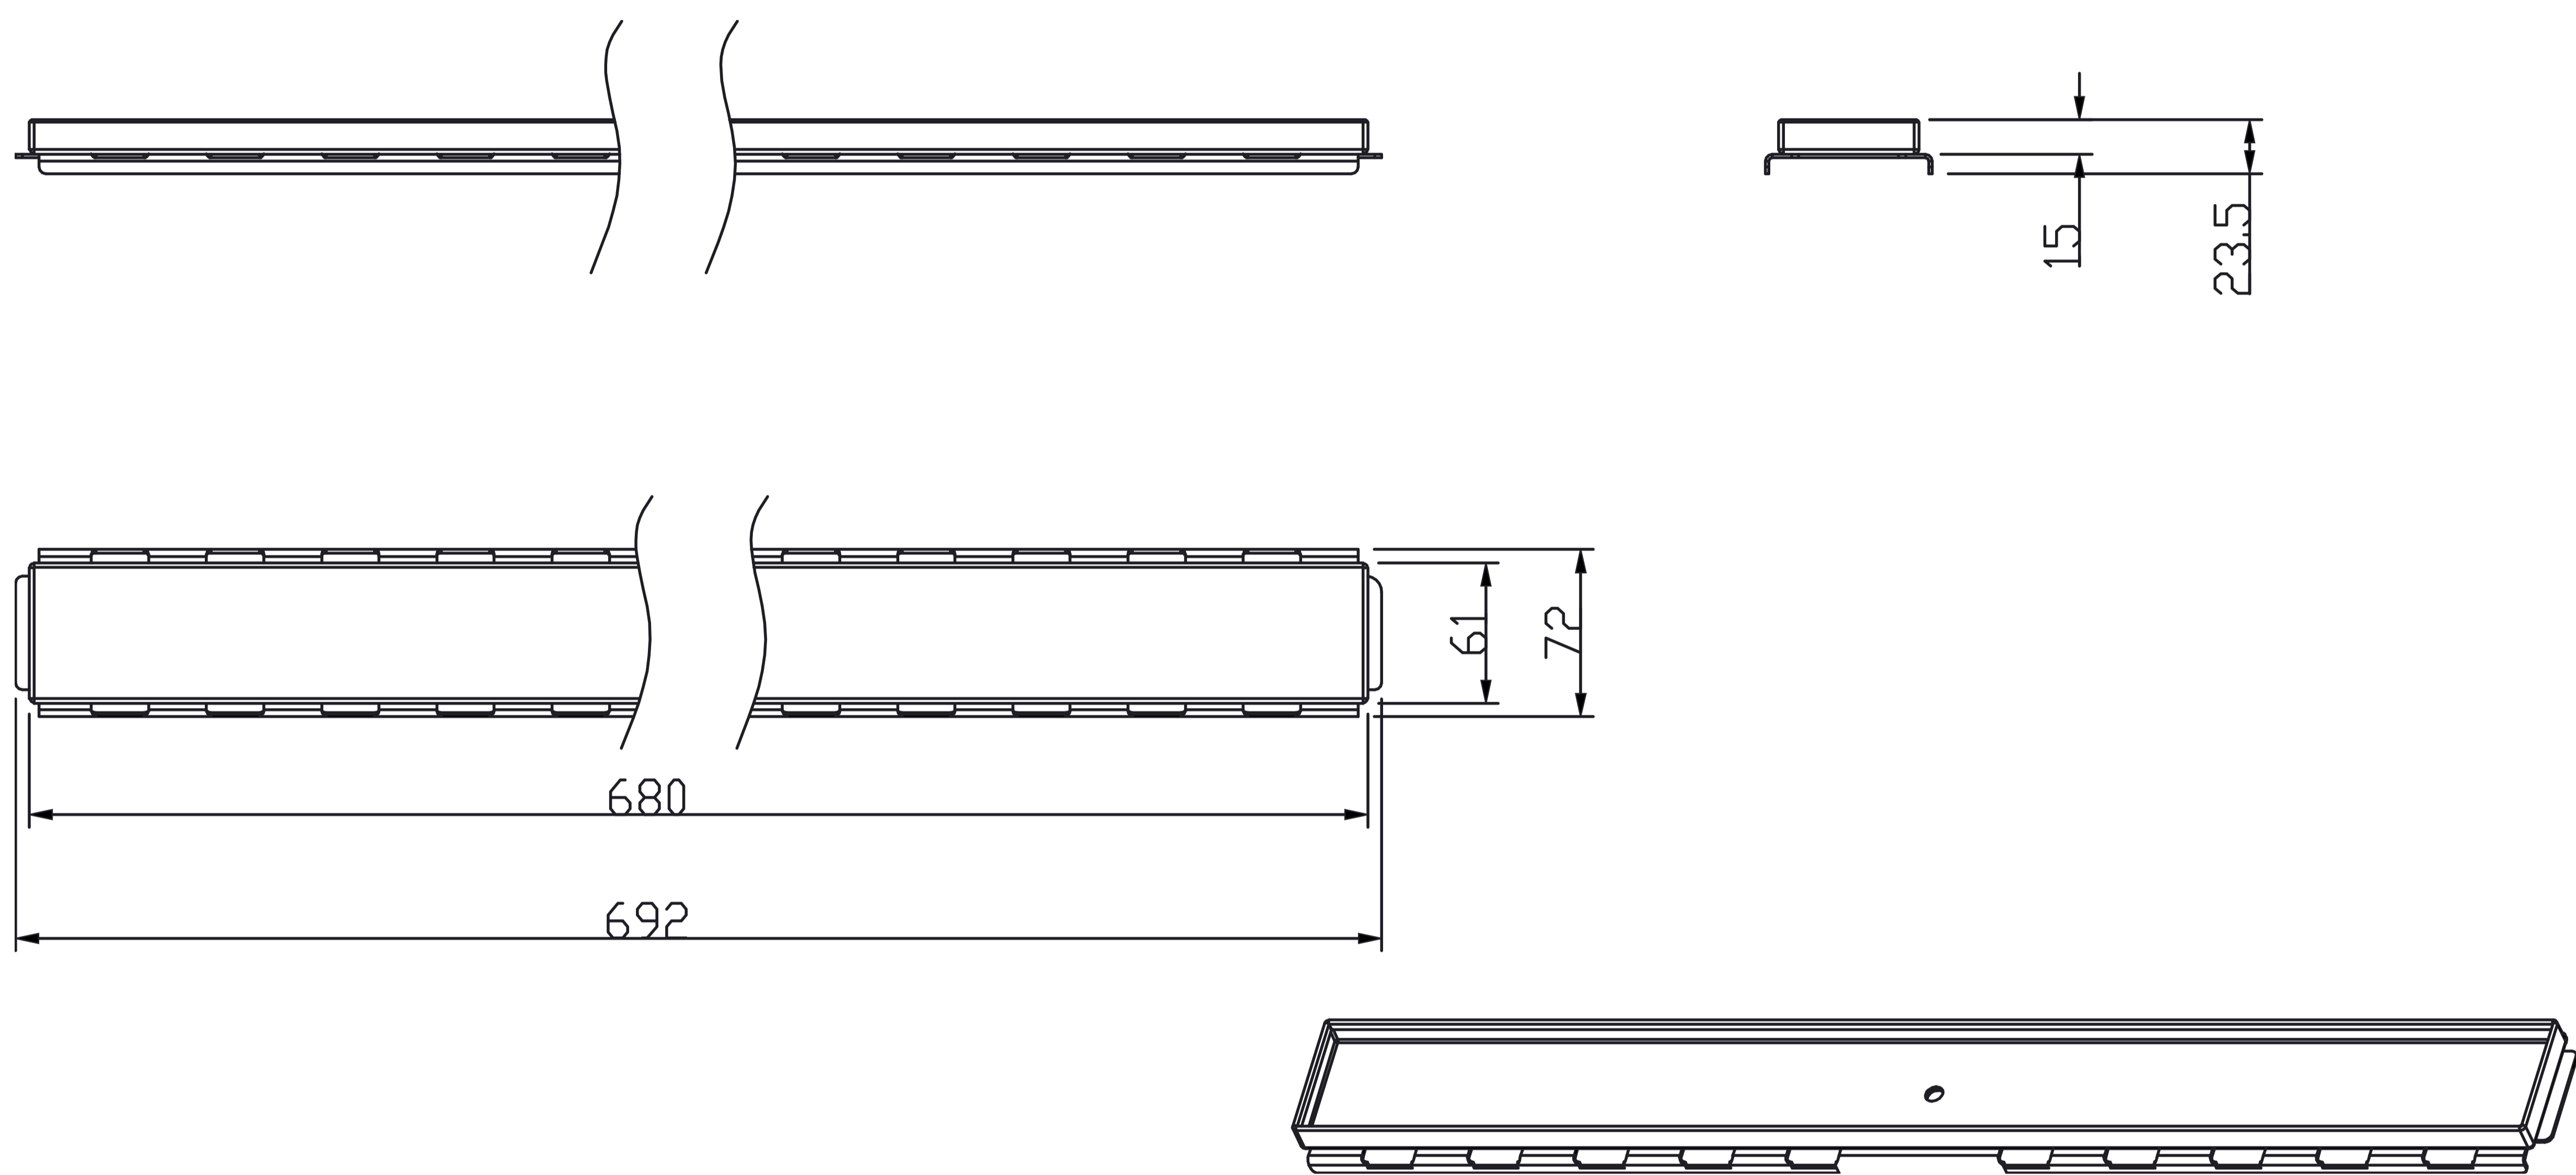

# Tile-Insert Shower Channel Drain Without Base

Product Code : 60080 TI

## Technical Drawing

All dimension are in **mm**